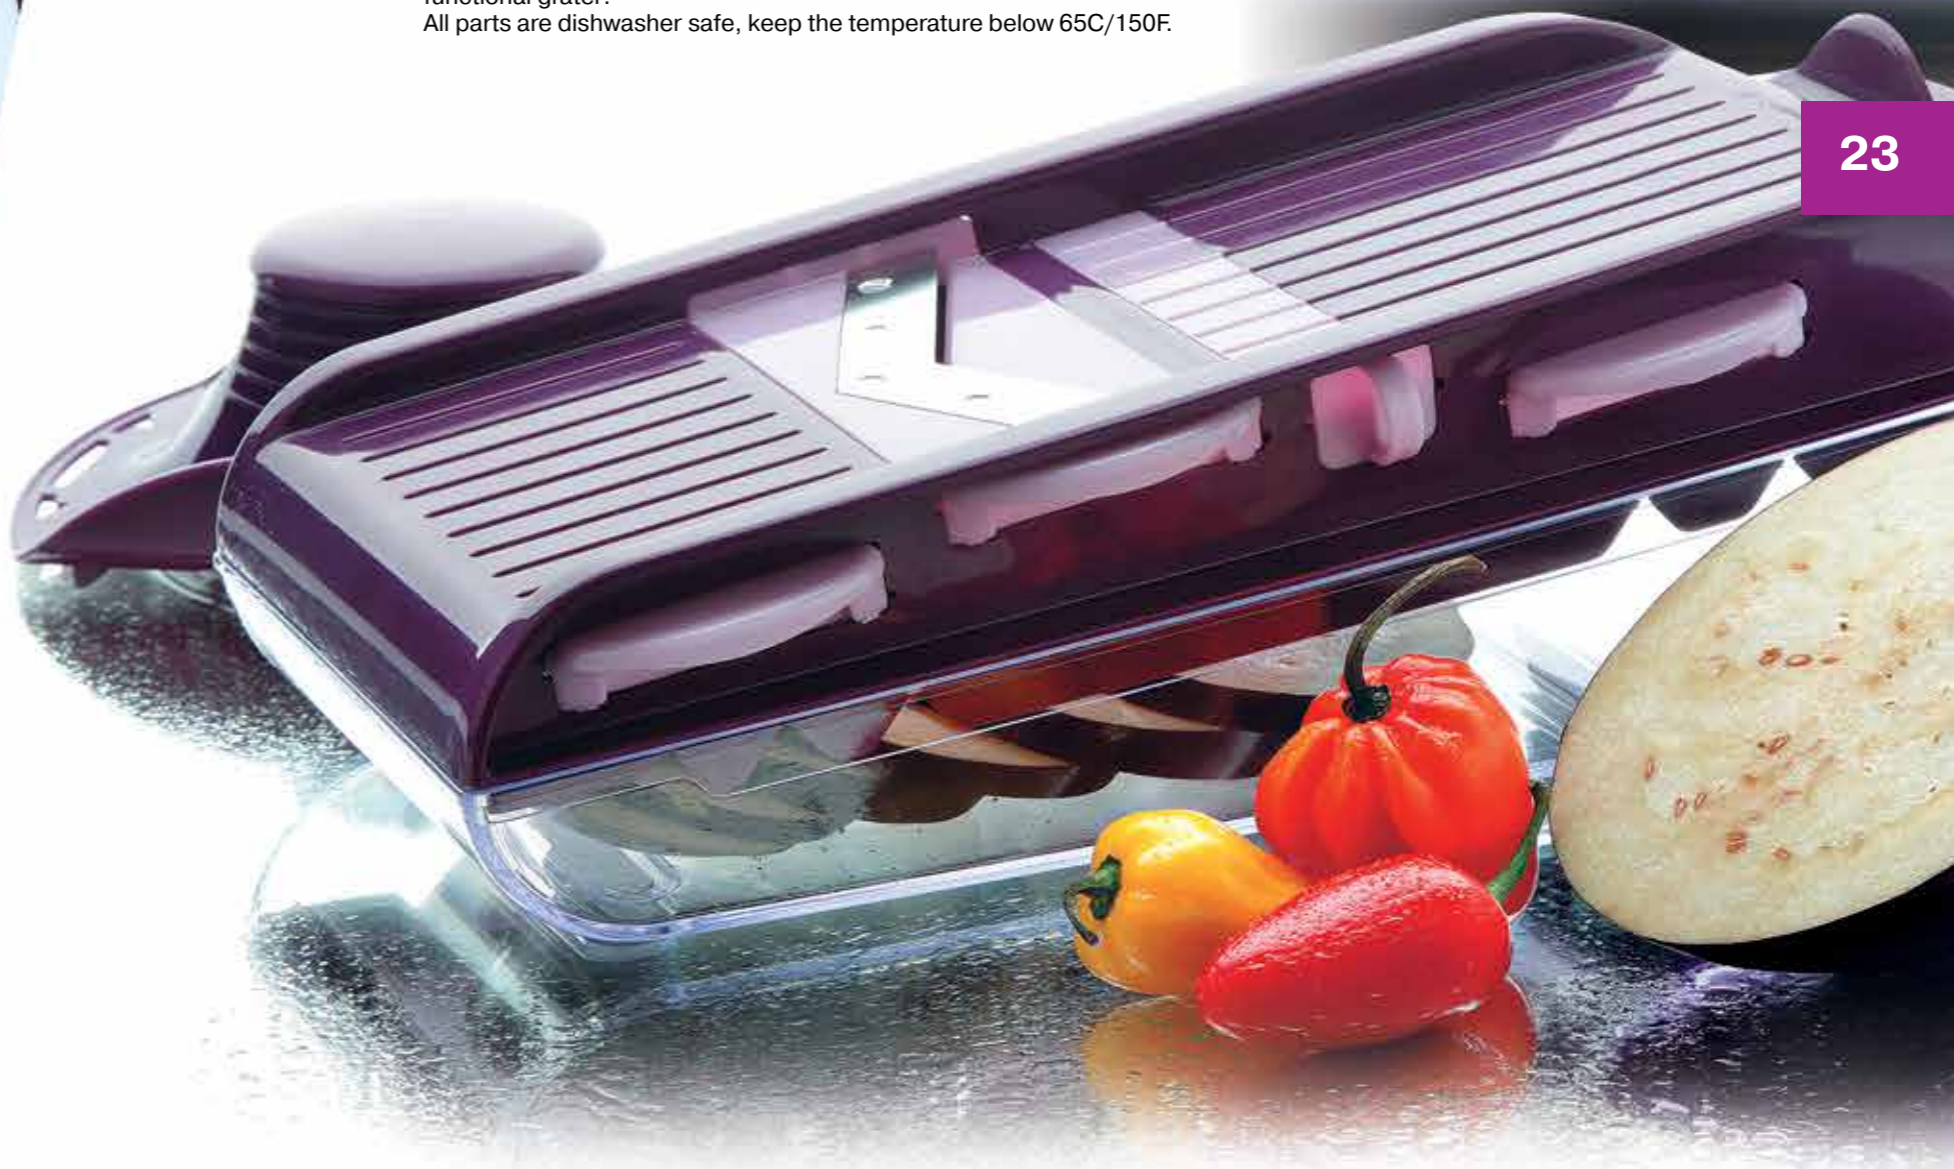

All parts are dishwasher safe, keep the temperature below 65C/150F.

20

21

*I was amazed by the quality of this gadget! Its sharp blades not only grate the vegetables easily but also make a professional perfect slice of a product. I could even cut the leek without splits! Everything is fast and easy with this grater! But please always use the product holder because the blades are very sharp.*

# SMART GRATER

AW-2102

Stylishly designed grater is the excellent choice when the perfect kind of slice is needed. It has 4 stainless steel blades, plastic food container and safety food holder. Anti-sliding silicone elements of the container will fix the grater on the tabletop steadily. Ergonomic device design provides comfortable and safe hand grip. The construction organizes the secure blade storage inside the grater compartment. Food container has enough space for storing safety food holder. The grater compartment has several slots to fix the device on the salad bowl or any other food container. High quality and stylish design will make Smart Grater your everyday cooking companion. Open the world of easy cooking with this multi-functional grater! All parts are dishwasher safe, keep the temperature below 65C/150F.