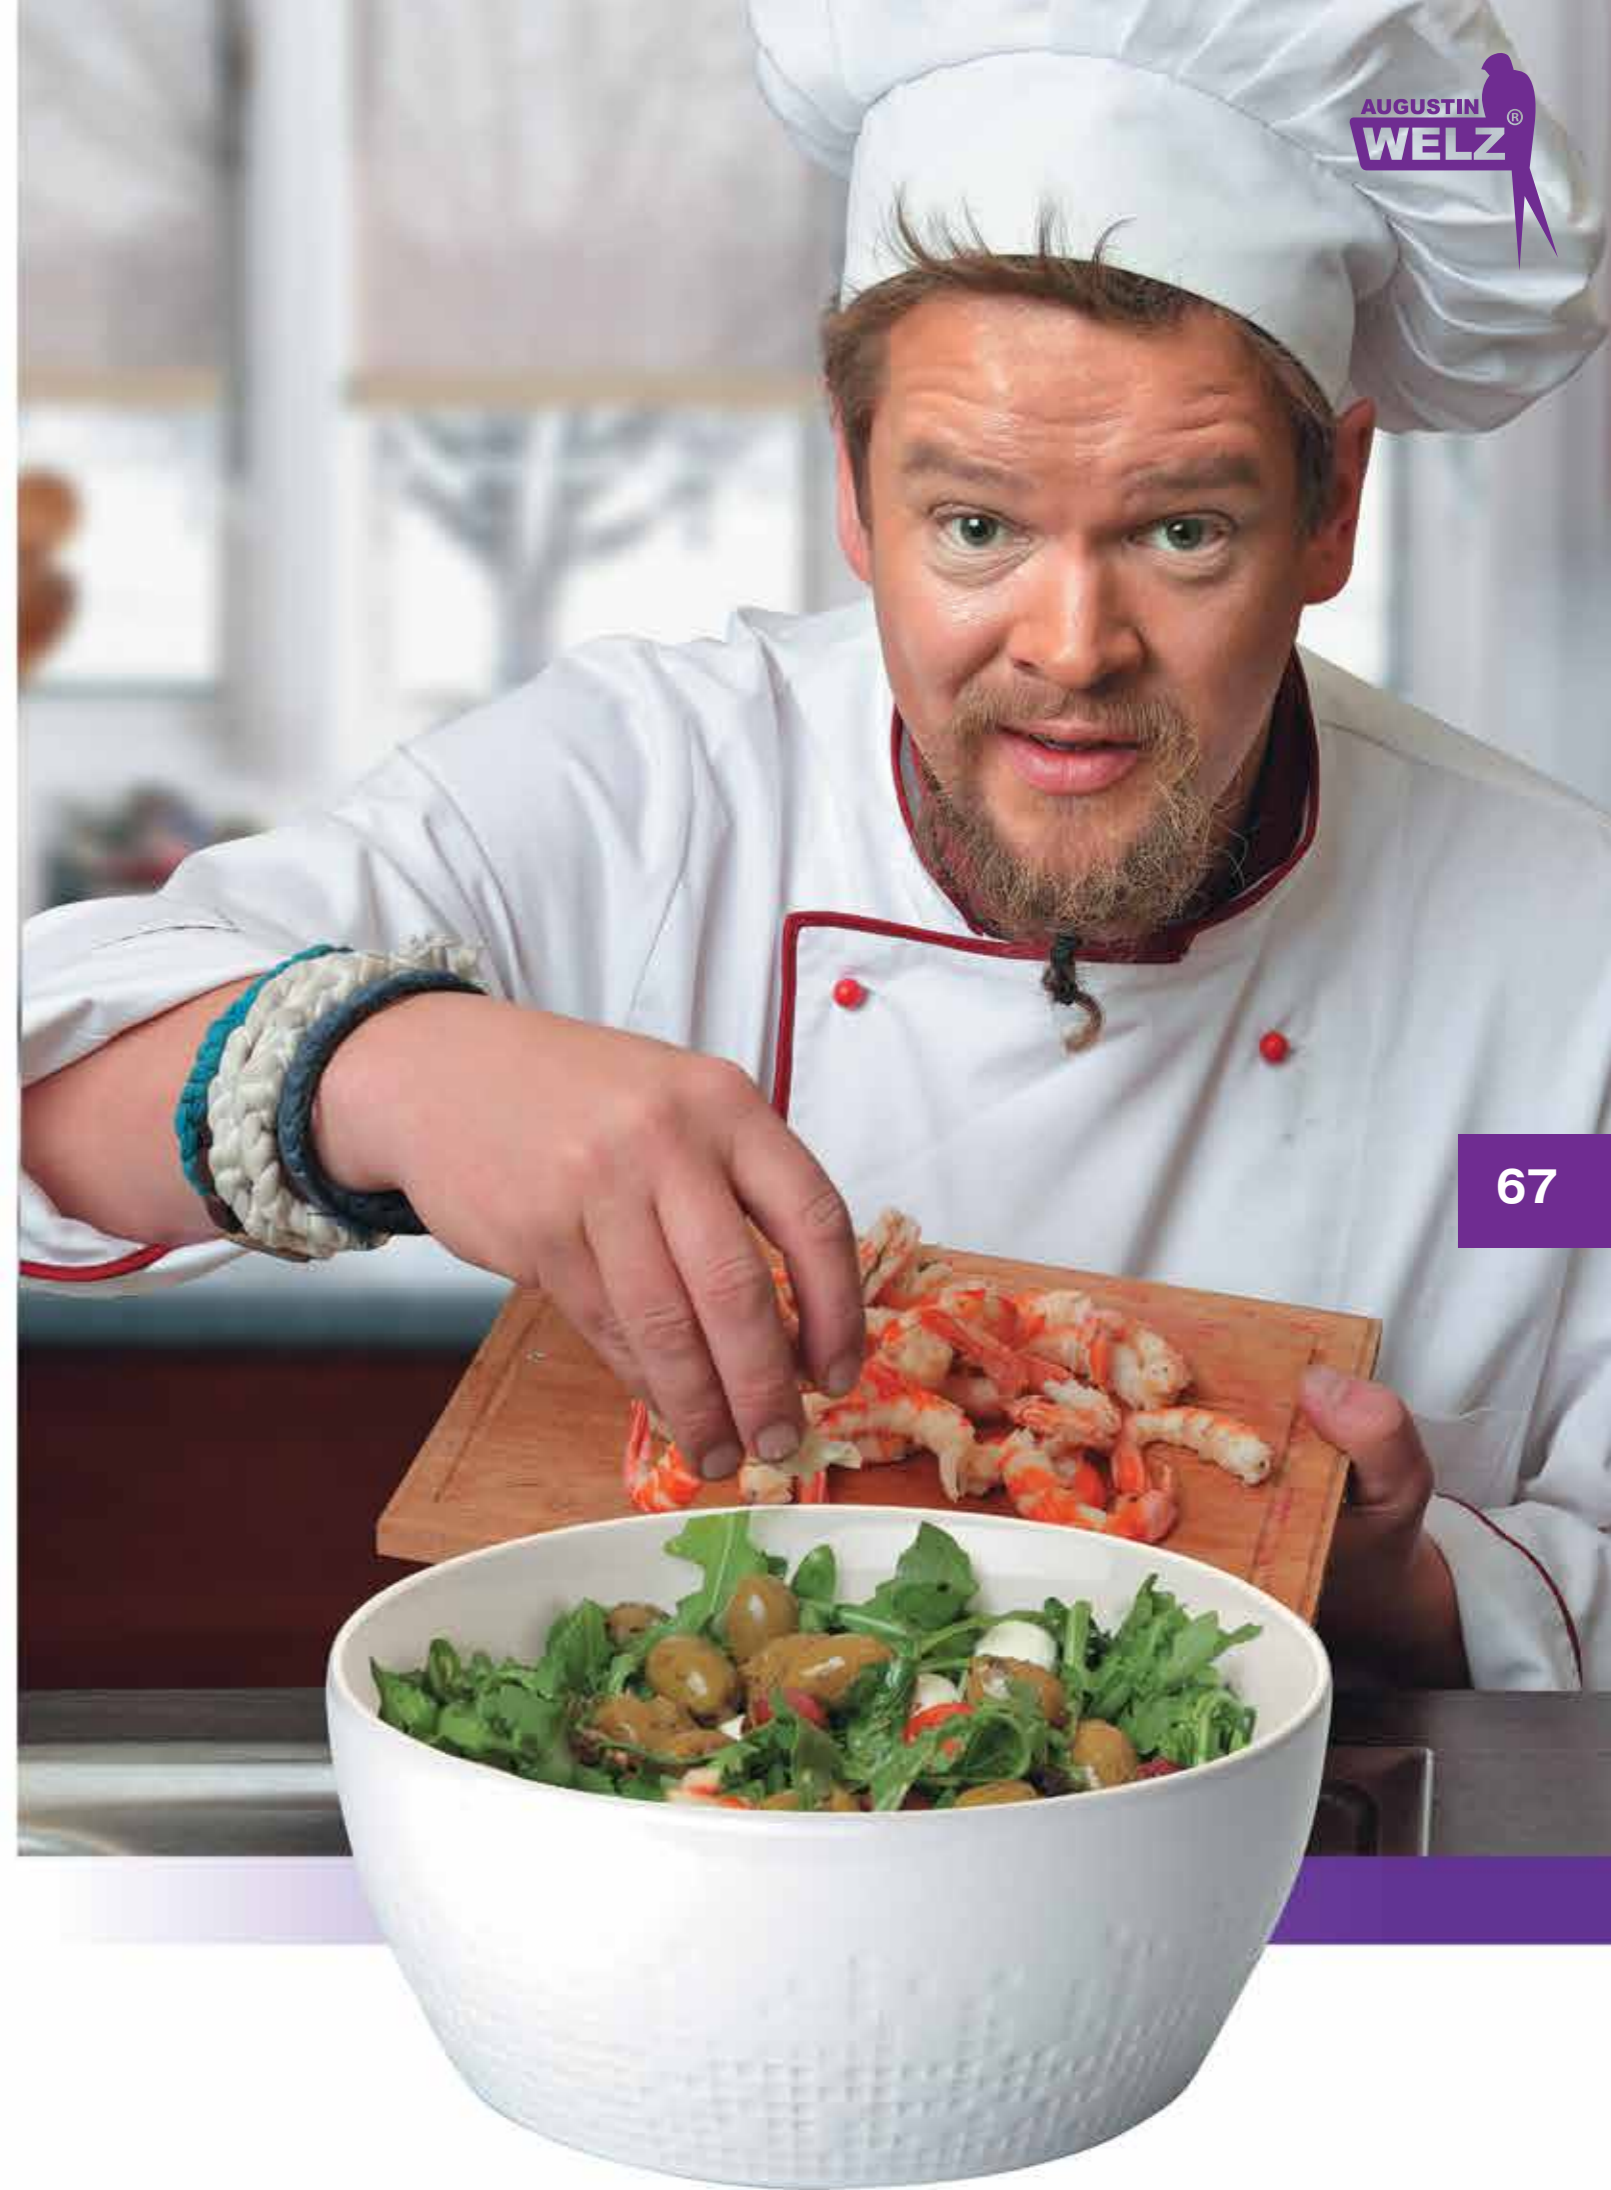

SET OF SALAD BOWLS

AW-2259

1. The set consists of:
2. Porcelain salad bowl 1.35L
   - Porcelain salad bowl 2.3L

I'm absolutely amazed by the design of the Amberley collection! I very much like this combination of English castle strength and energy with tender thin porcelain. The designers did a great job! They made old brick walls look elegant and trendy! And this collection looks just amazing on the tabletop!

66

67