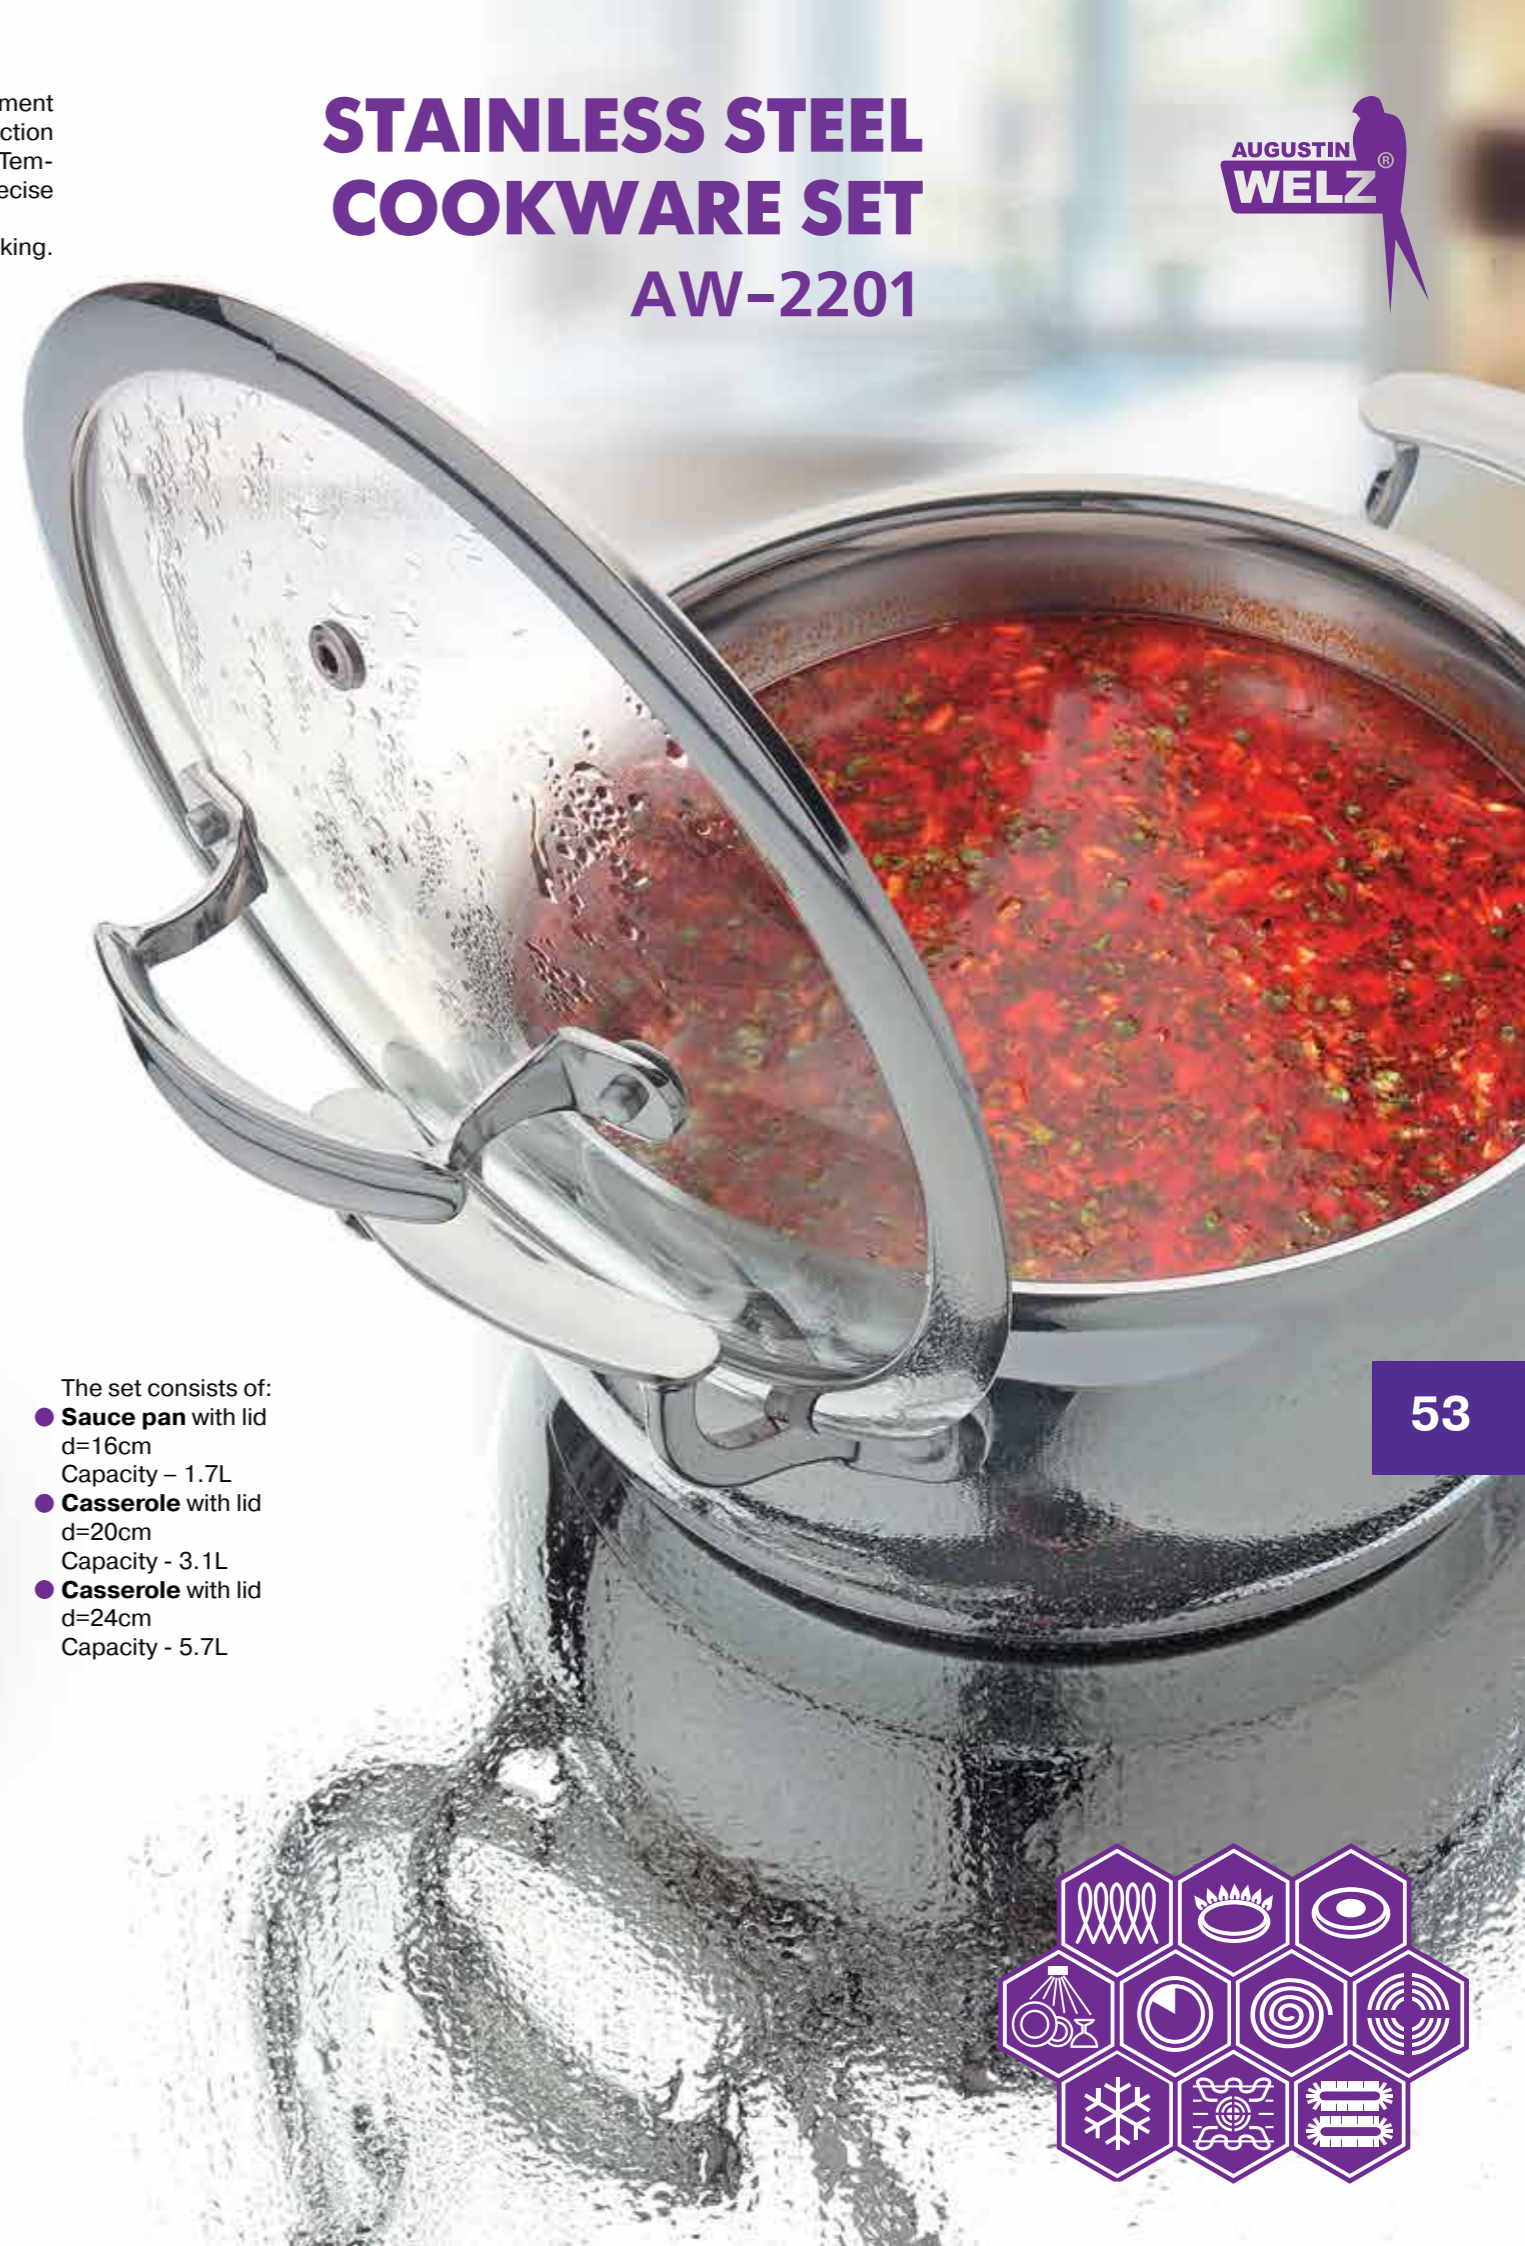

53

1. The set consists of:
2. **Sauce pan** with lid
     d=16cm
     Capacity – 1.7L
   - **Casserole** with lid
     d=20cm
     Capacity - 3.1L
   - **Casserole** with lid
     d=24cm
     Capacity - 5.7L